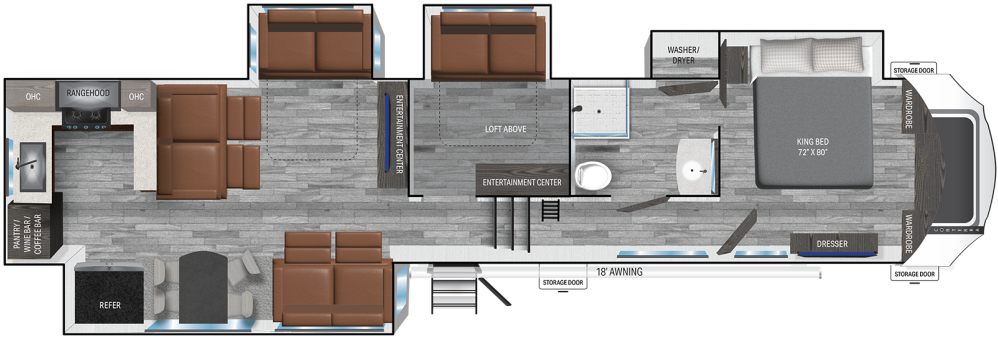

## CT 3.7

### TOP EXTERIOR FEATURES

- American Made Goodyear Endurance Tires
- Panaromic Window Front Cap
- MorRyde Solid Steps
- SOL190 - 30 amp controller and (1)190 Watt panel with the option to add additional panels and inverter

### TOP INTERIOR FEATURES

- Ample Hidden Storage Space
- 30" OTR microwave, 16 cubic ft refrigerator, and an innovative pull-out trash can nestled within a secret storage drawer.
- Sophisticated Dimmable Interior Lighting
- Residential King Bed
- Lighted wine or coffee bar

### PRODUCT SPECS

GVWR	15,000 lbs
DRY WEIGHT	12,823 lbs
HITCH WEIGHT	2,623 lbs
LENGTH	41'-9"
SLEEP CAPACITY	7-8
AXLES	2 x 7,000 lbs
FRESH TANK	98 gal
BLACK TANK	57 gal

FURNACE	35,000 BTU
NUMBER OF SLIDES	4
BEDROOM HEIGHT	6'-4"
AWNING LENGTH	19'
COOK TOP	3 Burner
TRADITIONAL OVEN	Yes