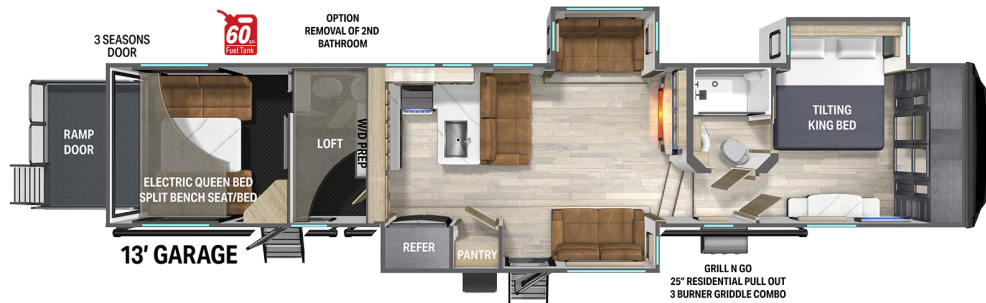

CYCLONE

CYCLONE 4006

TOP EXTERIOR FEATURES

- Store More Storage with 3 points of access
- SOL 380 Package - (2) 190W Panels, 2000W inverter, 30 AMP charge controller
- Easy Reel Power Cord
- Haul More Large Garages with Secure Multipurpose Tie Downs
- Space Saving Step Caddy

TOP INTERIOR FEATURES

- Flush Floor Bedroom Suite with Tilting King Bed
- One Control Command Center
- Luxury multi-port shower sprayer with high-end fiberglass tub
- Exclusive Trio Airflow System for more efficient air flow

PRODUCT SPECS

GVWR	21,000 lbs
DRY WEIGHT	16,460 lbs
HITCH WEIGHT	3,166 lbs
LENGTH	45'-4-1/4"
SLEEP CAPACITY	7-8
AXLES	3 x 7,000 lbs
FRESH TANK	150 gal
BLACK TANK	91 gal

FURNACE	35,000 BTU
NUMBER OF SLIDES	3
BEDROOM HEIGHT	6'-4"
AWNING LENGTH	20'/10'
COOK TOP	3 Burner
TRADITIONAL OVEN	Yes
GENERATOR PREP	Standard