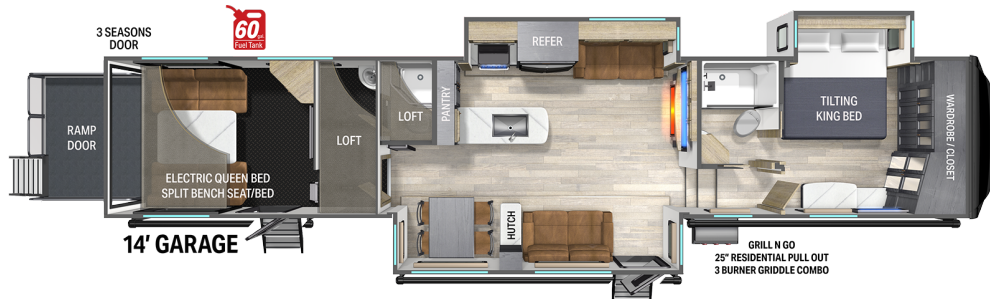

CYCLONE

CYCLONE 4014C

TOP EXTERIOR FEATURES

- Store More Storage with 3 points of access
- SOL 380 Package - (2) 190W Panels, 2000W inverter, 30 AMP charge controller
- Easy Reel Power Cord
- Haul More Large Garages with Secure Multipurpose Tie Downs
- Space Saving Step Caddy

TOP INTERIOR FEATURES

- Flush Floor Bedroom Suite with Tilting King Bed
- One Control Command Center
- Luxury multi-port shower sprayer with high-end fiberglass tub
- Exclusive Trio Airflow System for more efficient air flow

PRODUCT SPECS

GVWR	21,000 lbs
DRY WEIGHT	16,302 lbs
HITCH WEIGHT	3,820 lbs
LENGTH	46'-7"
SLEEP CAPACITY	7-8
AXLES	3 x 7,000 lbs
FRESH TANK	150 gal
BLACK TANK	80 gal

FURNACE	35,000 BTU
NUMBER OF SLIDES	3
BEDROOM HEIGHT	6'-4"
AWNING LENGTH	13'
COOK TOP	3 Burner
TRADITIONAL OVEN	Yes
GENERATOR PREP	Standard