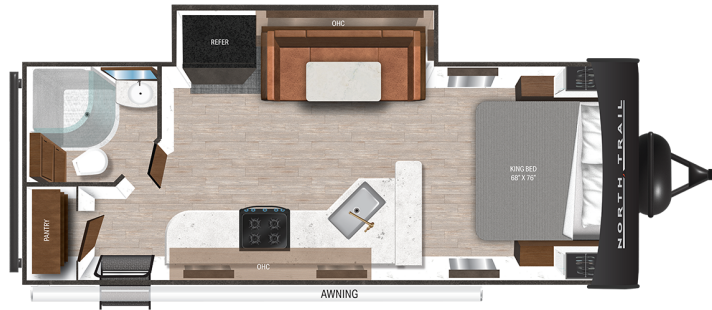

LYNX

NORTH TRAIL ID22RBS

PRODUCT SPECS

GVWR 7,500 lbs

DRY WEIGHT 5,260 lbs

HITCH WEIGHT 700 lbs

LENGTH 26'-2-1/2"

SLEEP CAPACITY 3-4

AXLES 2 x 3,500 lbs

FRESH TANK 45 gal

BLACK TANK 40 gal

FURNACE 30,000 BTU

NUMBER OF SLIDES 1

BEDROOM HEIGHT 6'-8"

AWNING LENGTH 17'

COOK TOP 3 Burner