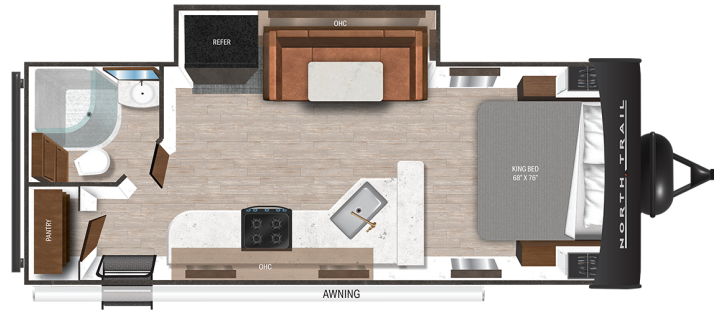

LYNX

NORTH TRAIL ID22RBS

PRODUCT SPECS

GVWR 7,500 lbs

DRY WEIGHT 5,260 lbs

HITCH WEIGHT 700 lbs

LENGTH 26'-2-1/2"

SLEEP CAPACITY 3-4

AXLES 2 x 3,500 lbs

FRESH TANK 45 gal

BLACK TANK 40 gal

FURNACE 30,000 BTU

NUMBER OF SLIDES 1

BEDROOM HEIGHT 6'-8"

AWNING LENGTH 17'

COOK TOP 3 Burner