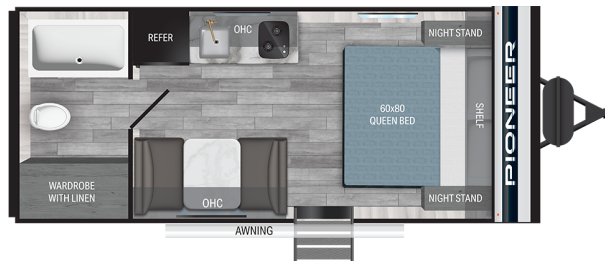

PIONEER

PI 17RB

INTERIOR

- Fireplace
- Range with 2 Burner Cook Top
- Stabilizer Jacks
- 12V 3.3 Cu. Ft. Refrigerator
- 60" x 74" Residential Mattress

EXTERIOR

- 8K Roof Mount AC
- Diamond Plate Stone Guard
- Radial Tires
- Tankless Water Heater
- 1-20LB LP Bottle