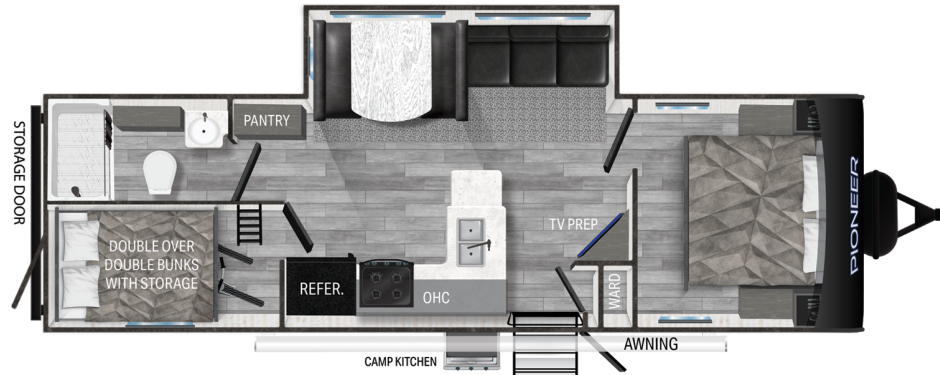

LYNX

PIONEER BH281

PRODUCT SPECS

GVWR	7,890 lbs
DRY WEIGHT	6,420 lbs
HITCH WEIGHT	890 lbs
LENGTH	32'-6"
SLEEP CAPACITY	7-8
AXLES	2 x 3,500 lbs
FRESH TANK	41 gal
BLACK TANK	40 gal

FURNACE	30,000 BTU
NUMBER OF SLIDES	1
BEDROOM HEIGHT	6'-8"
AWNING LENGTH	17'
COOK TOP	3 Burner
TRADITIONAL OVEN	Yes