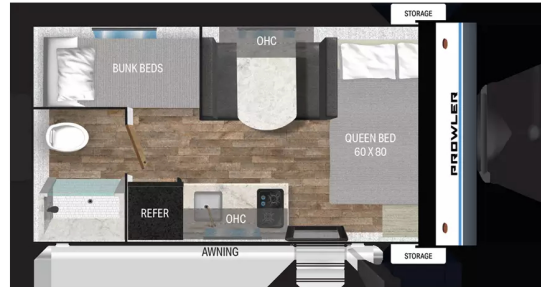

PROWLER

17BHLX

EXTERIOR

- 8K Roof Mounted A/C
- Power Awning with LED Lighting
- Stabilizer Jacks
- Diamond Plate Rock Guard
- Ladder Prep
- Rear Camera Prep
- 1- 20LB LP Bottle

INTERIOR

- 12V Refrigerator
- On-Demand Water Heater
- Dimmable LED Ceiling Lighting
- 2 Burner Cooktop
- Microwave

PRODUCT SPECS

GVWR	3,880 lbs
DRY WEIGHT	3,160 lbs
HITCH WEIGHT	380 lbs
LENGTH	20'-10-3/4
SLEEP CAPACITY	5-6
AXLES	1 x 3,500 lbs
FRESH TANK	41 gal
BLACK TANK	30 gal

FURNACE	20,000 BTU
NUMBER OF SLIDES	0
BEDROOM HEIGHT	6'-8"
AWNING LENGTH	8'
COOK TOP	2 Burner
TRADITIONAL OVEN	No