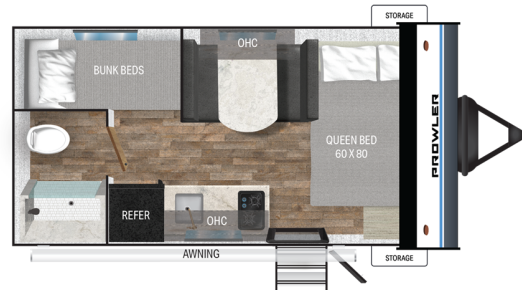

LYNX

17BHX

PRODUCT SPECS

GVWR 3,862 lbs

DRY WEIGHT 2,992 lbs

HITCH WEIGHT 362 lbs

LENGTH 20'-10-3/4

SLEEP CAPACITY 5-6

AXLES 1 x 3,500 lbs

FRESH TANK 41 gal

BLACK TANK 30 gal

FURNACE BTU

NUMBER OF SLIDES 0

BEDROOM HEIGHT 6'-8"

AWNING LENGTH 8'

COOK TOP 2 Burner