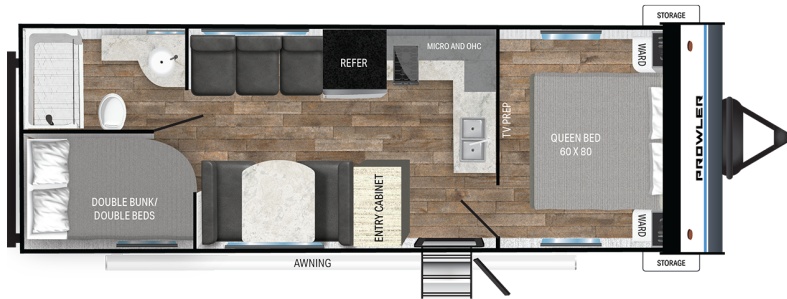

LYNX

LYNX 2550BHX

PRODUCT SPECS

GVWR	7,686 lbs
DRY WEIGHT	4,826 lbs
HITCH WEIGHT	686 lbs
LENGTH	29'-5"
SLEEP CAPACITY	5-6
AXLES	2 x 3,500 lbs
FRESH TANK	41 gal
BLACK TANK	30 gal

FURNACE	30,000 BTU
NUMBER OF SLIDES	0
BEDROOM HEIGHT	6'-4"
AWNING LENGTH	17'
COOK TOP	2 Burner
TRADITIONAL OVEN	No