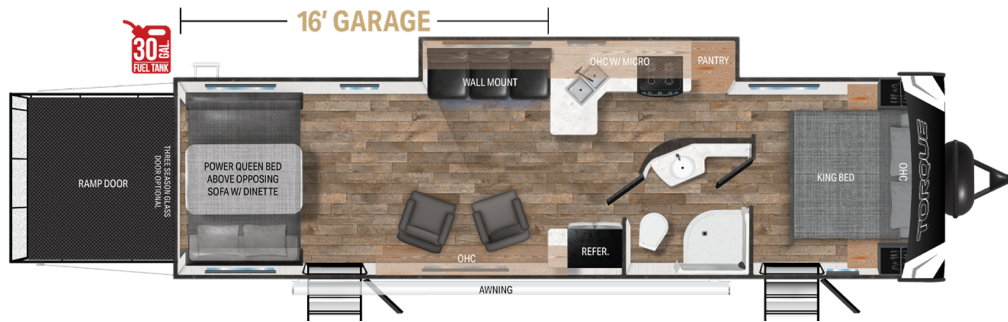

TORQUE

T285

TOP EXTERIOR FEATURES

- Outdoor Grilling Station with 18" of griddle space
- Smooth Ride Suspension - Featuring E-Rated Tires and E-Z Flex Suspension complemented with shock absorbers
- Exclusive Rock Guard Protection over our Wheel Wells
- Azdel Walls
- Convenient Easy Entry Solid Steps

TOP INTERIOR FEATURES

- Spacious Wide Body Design with Full Height Barrel Ceilings
- Exclusive Trio Airflow System
- Culinary Kitchen Work Space with solid surface countertops and residential microwave
- Industry Leading 1/2 Bath Floorplans
- Air Fryer Oven combined with a 3 Burner Stove

PRODUCT SPECS

GVWR	12,800 lbs
DRY WEIGHT	8,728 lbs
HITCH WEIGHT	1,454 lbs
LENGTH	35'-11"
SLEEP CAPACITY	7-8
AXLES	2 x 6,000 lbs
FRESH TANK	98 gal
BLACK TANK	30 gal

FURNACE	35,000 BTU
NUMBER OF SLIDES	1
BEDROOM HEIGHT	7'-6"
AWNING LENGTH	19'
COOK TOP	3 Burner
TRADITIONAL OVEN	Yes
GENERATOR PREP	Optional